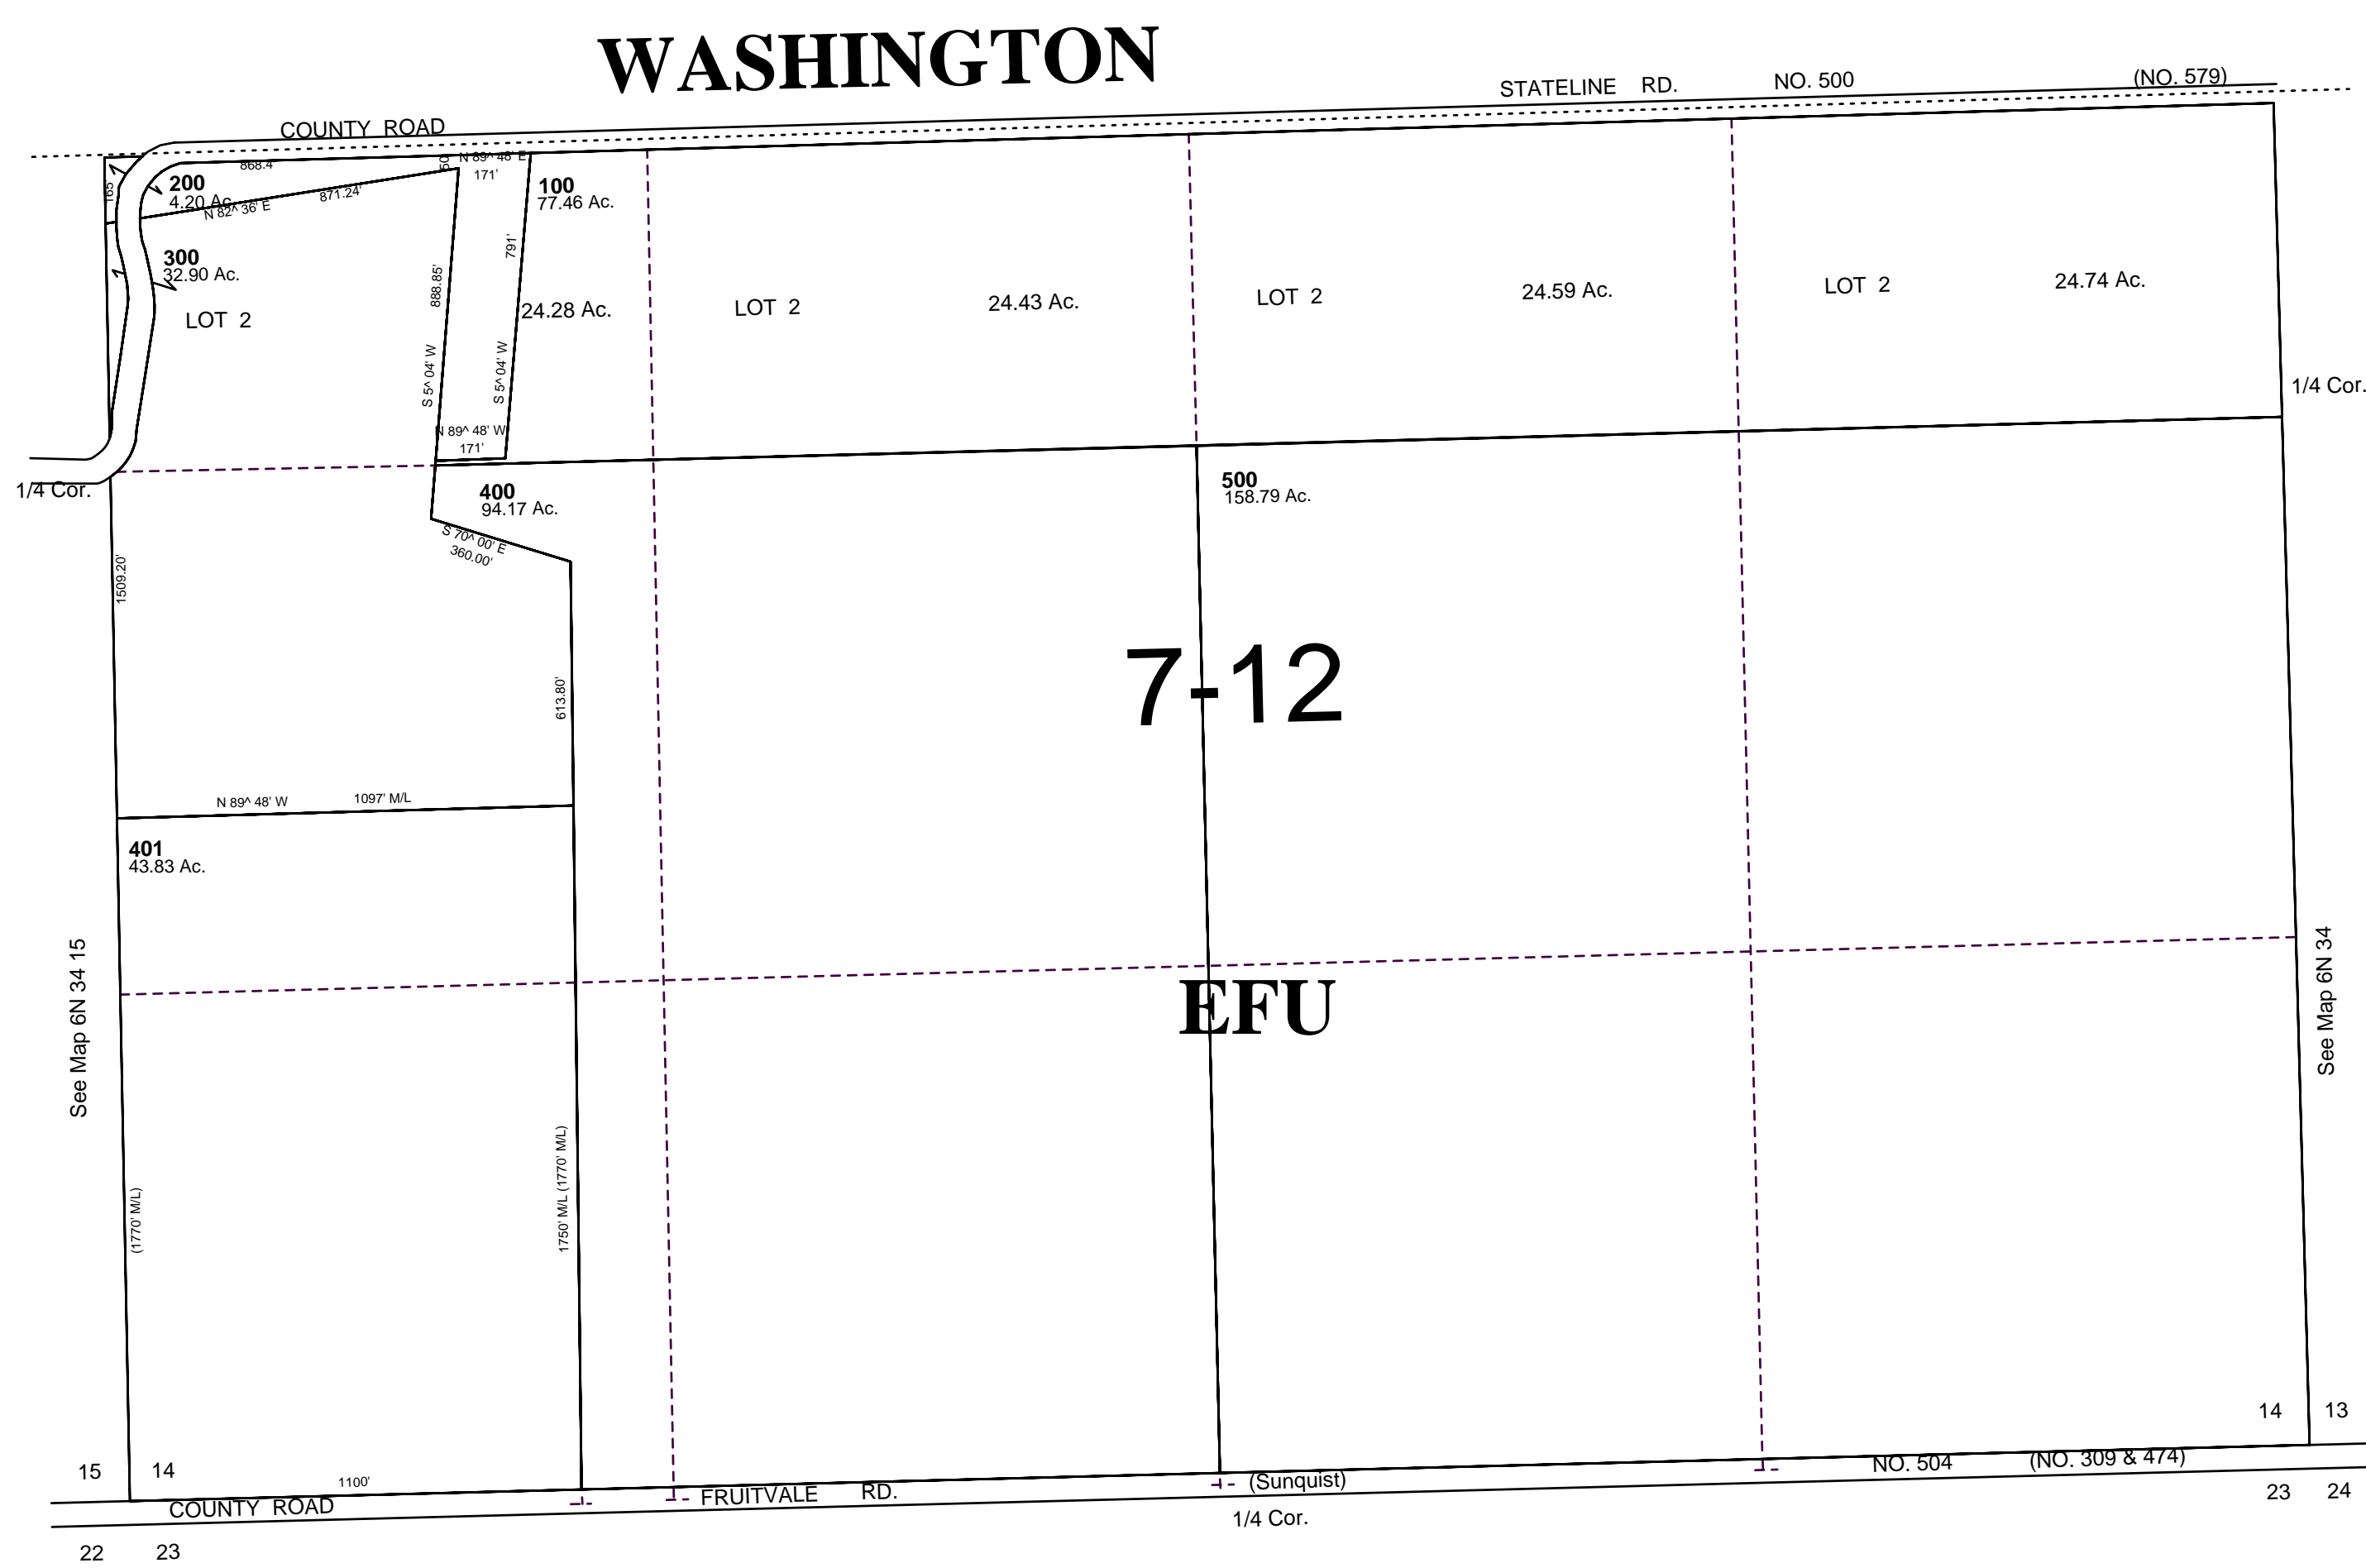

This map was prepared for Assessment purposes only.

SEC 14 T6N R34E WM
UMATILLA COUNTY, OR

SCALE: 1" = 400'

6N3414

6N3414