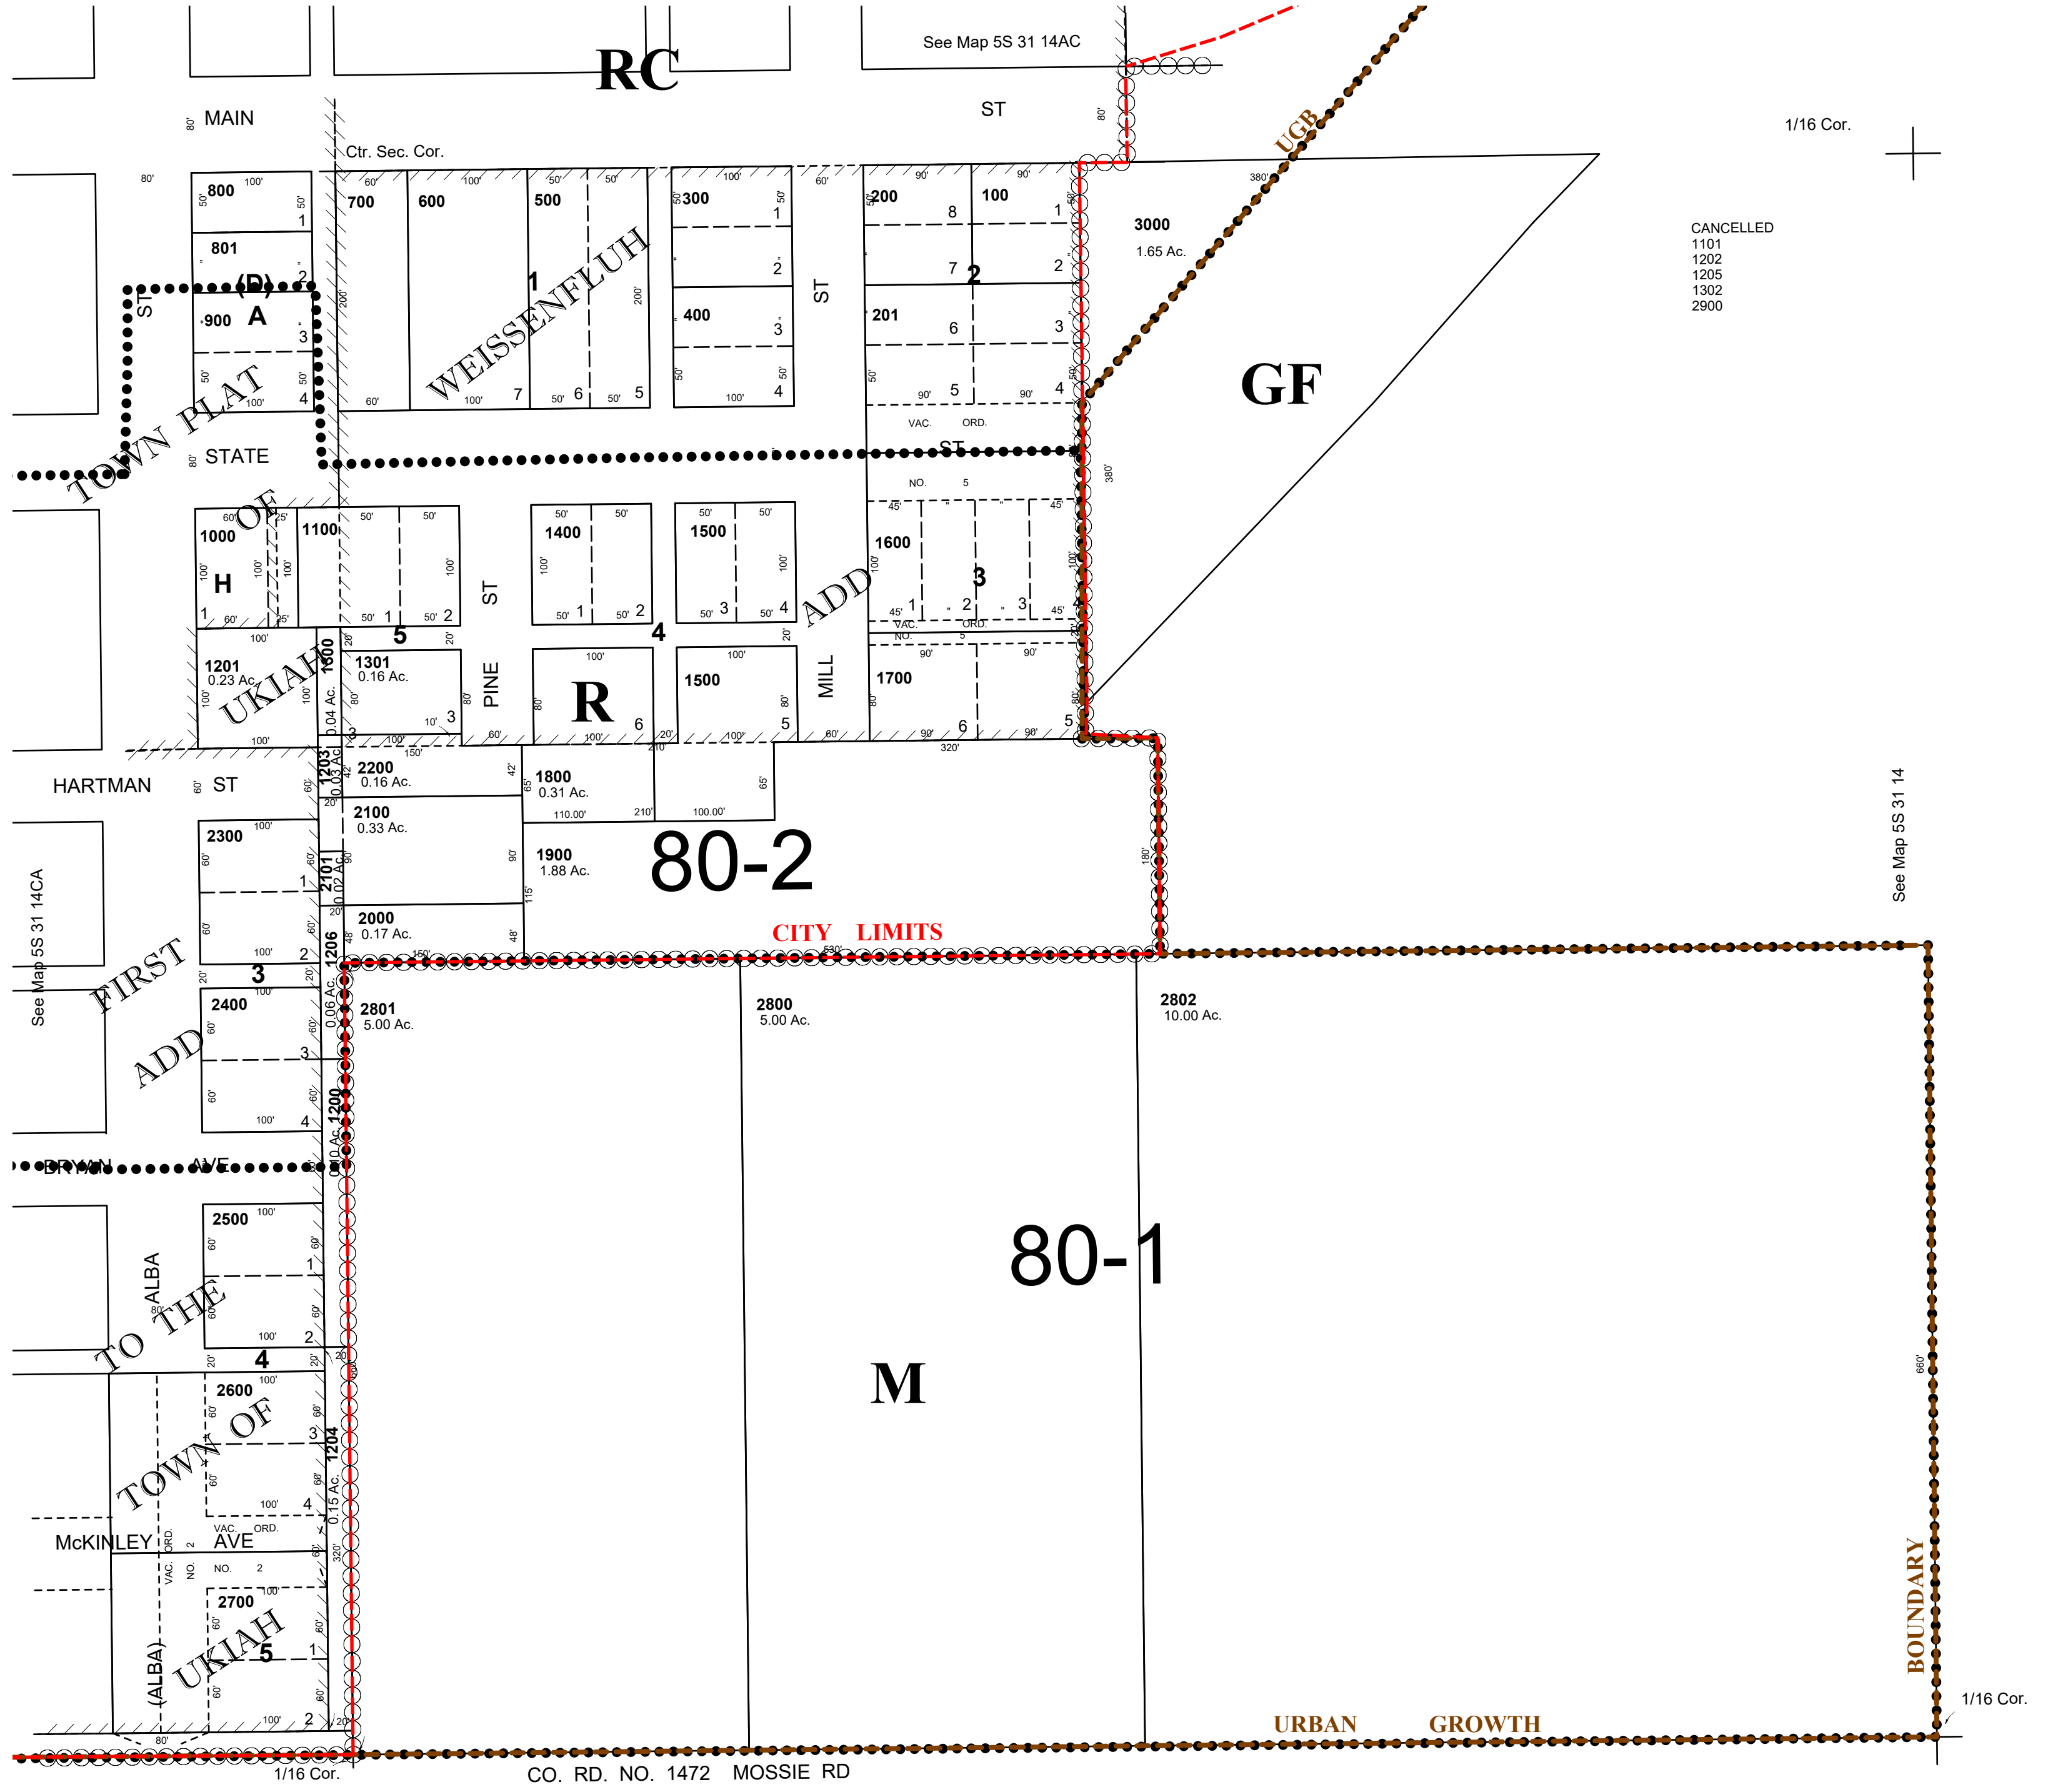

This map was prepared for Assessment purposes only.

# NW 1/4 SE 1/4 SEC 14 T5S R31E WM UMATILLA COUNTY, OR

SCALE: 1" = 100'

07/12/21

## 5S3114DB

UKIAH  
TOWN PLAT OF UKIAH  
FIRST ADD TO TOWN OF UKIAH  
WEISSENFLUH ADD  
Aerial Photo No. NZ-10P-89

See FIRM for areas subject to flooding

## 5S3114DB