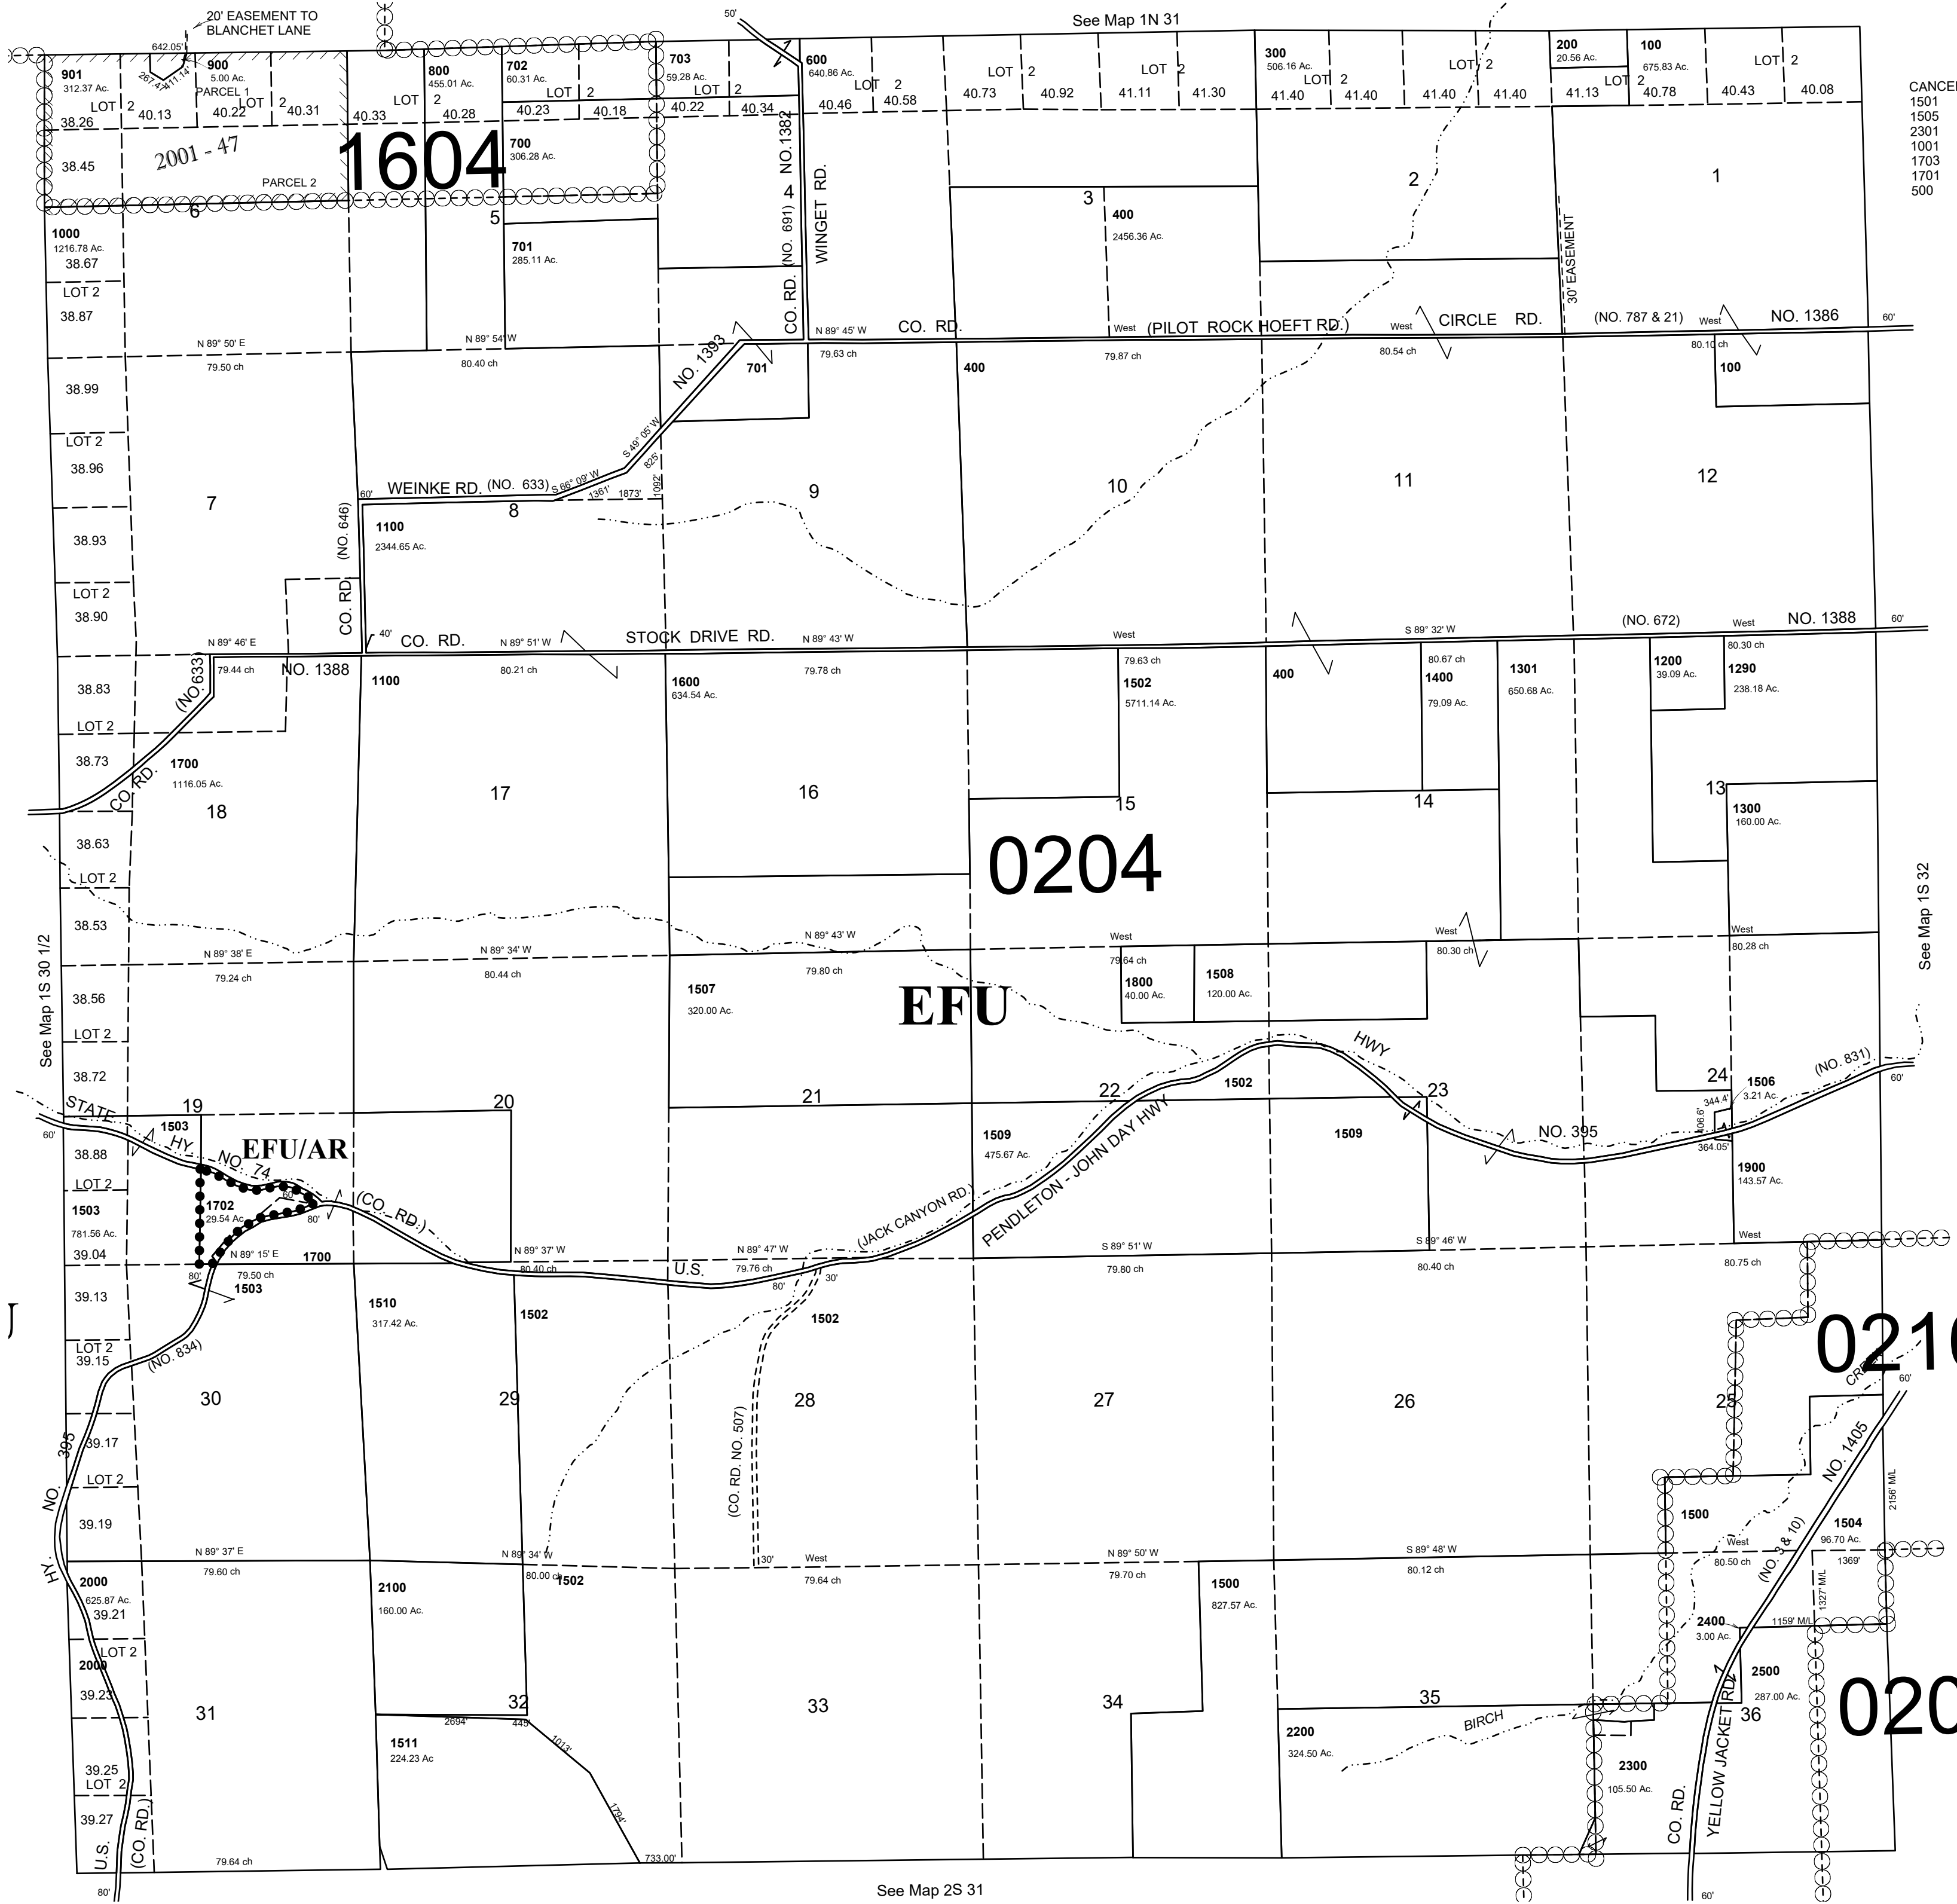

This map was prepared for Assessment purposes only.

7/06/21

T1S R31E WM  
UMATILLA COUNTY, OR  
SCALE 1"-2000'

1S 31

CANCELLED  
1501  
1505  
2301  
1001  
1703  
1701  
500

See Map 1S 32

0216

0204

1S 31

See Map 2S 31